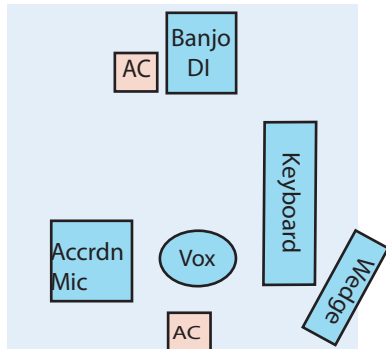

Poor Man's Whiskey Stage Plot 2011

(Updated: 8/10/2011)

Stage Right

Stage Left

PMW Input List

FOH	INPUT	Mic/DI Type	Stand	Notes
01	Kick	Beta 52	Short Boom	Gate/Compressor
02	Snare Top	SM 57	Short Boom	Compressor
03	Snare Bottom	SM 57	Short Boom	Compressor
04	High Hat	Sm. Diaph. Cond.	Short Boom	
05	Rack Tom 1	Senn 604	Clip-On	Gate/Compressor
06	Rack Tom 2	Senn 604	Clip-On	Gate/Compressor
07	Floor Tom	Senn 604	Clip-On	Gate/Compressor
08	OH L	Condenser	Tall Boom, Heavy Bass	Compressor
09	OH R	Condenser	Tall Boom, Heavy Bass	Compressor
10	Electr. Bass DI	XLR Out on Amp		Compressor
11	Upright Bass DI	Active DI		Compressor
12	Banjo DI	Active DI*		
13	Key DI	Passive DI*		Compressor
14	Accordion	SM 57	Medium Boom	
15	El. Gtr Amp 1	SM 57	Short Boom	
16	El. Gtr Amp 2	Senn 609*		
17	Mandolin DI	Passive DI*		Compressor
18	Vox Keys SR	Senn e935*	Tall Boom	Compressor
19	Vox Gtr C	SM 58	Tall Boom	Compressor
20	Vox Bass USL	SM58	Tall Boom	Compressor
21	Vox Drum	Beta 58A	Tall Boom	Compressor