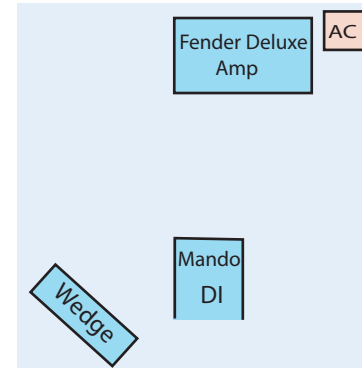

Poor Man's Whiskey Stage Plot 2011

(Updated: 8/10/2011)

Stage Right

Stage Left

PMW Input List

FOH	INPUT	Mic/DI Type	Stand	Notes
01	Kick	Beta 52	Short Boom	Gate/Compressor
02	Snare Top	SM 57	Short Boom	Compressor
03	Snare Bottom	SM 57	Short Boom	Compressor
04	High Hat	Sm. Diaph. Cond.	Short Boom	
05	Rack Tom 1	Senn 604	Clip-On	Gate/Compressor
06	Rack Tom 2	Senn 604	Clip-On	Gate/Compressor
07	Floor Tom	Senn 604	Clip-On	Gate/Compressor
08	OH L	Condenser	Tall Boom, Heavy Bass	Compressor
09	OH R	Condenser	Tall Boom, Heavy Bass	Compressor
10	Electr. Bass DI	XLR Out on Amp		Compressor
11	Upright Bass DI	Active DI		Compressor
12	Banjo DI	Active DI*		
13	Key DI	Passive DI*		Compressor
14	Accordion	SM 57	Medium Boom	
15	El. Gtr Amp 1	SM 57	Short Boom	
16	El. Gtr Amp 2	Senn 609*		
17	Mandolin DI	Passive DI*		Compressor
18	Vox Keys SR	Senn e935*	Tall Boom	Compressor
19	Vox Gtr C	SM 58	Tall Boom	Compressor
20	Vox Bass USL	SM58	Tall Boom	Compressor
21	Vox Drum	Beta 58A	Tall Boom	Compressor