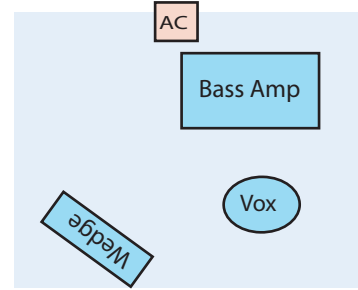

Poor Man's Whiskey Stage Plot 2011

(Updated: 8/10/2011)

Stage Right

Stage Left

PMW Input List

FOH	INPUT	Mic/DI Type	Stand	Notes
01	Kick	Beta 52	Short Boom	Gate/Compressor
02	Snare Top	SM 57	Short Boom	Compressor
03	Snare Bottom	SM 57	Short Boom	Compressor
04	High Hat	Sm. Diaph. Cond.	Short Boom	
05	Rack Tom 1	Senn 604	Clip-On	Gate/Compressor
06	Rack Tom 2	Senn 604	Clip-On	Gate/Compressor
07	Floor Tom	Senn 604	Clip-On	Gate/Compressor
08	OH L	Condenser	Tall Boom, Heavy Bass	Compressor
09	OH R	Condenser	Tall Boom, Heavy Bass	Compressor
10	Electr. Bass DI	XLR Out on Amp		Compressor
11	Upright Bass DI	Active DI		Compressor
12	Banjo DI	Active DI*		
13	Key DI	Passive DI*		Compressor
14	Accordion	SM 57	Medium Boom	
15	El. Gtr Amp 1	SM 57	Short Boom	
16	El. Gtr Amp 2	Senn 609*		
17	Mandolin DI	Passive DI*		Compressor
18	Vox Keys SR	Senn e935*	Tall Boom	Compressor
19	Vox Gtr C	SM 58	Tall Boom	Compressor
20	Vox Bass USL	SM58	Tall Boom	Compressor
21	Vox Drum	Beta 58A	Tall Boom	Compressor