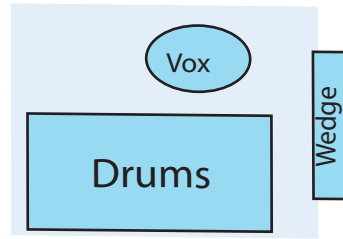

Poor Man's Whiskey Stage Plot 2011

(Updated: 8/10/2011)

Stage Right

Stage Left

PMW Input List

FOH	INPUT	Mic/DI Type	Stand	Notes
01	Kick	Beta 52	Short Boom	Gate/Compressor
02	Snare Top	SM 57	Short Boom	Compressor
03	Snare Bottom	SM 57	Short Boom	Compressor
04	High Hat	Sm. Diaph. Cond.	Short Boom	
05	Rack Tom 1	Senn 604	Clip-On	Gate/Compressor
06	Rack Tom 2	Senn 604	Clip-On	Gate/Compressor
07	Floor Tom	Senn 604	Clip-On	Gate/Compressor
08	OH L	Condenser	Tall Boom, Heavy Bass	Compressor
09	OH R	Condenser	Tall Boom, Heavy Bass	Compressor
10	Electr. Bass DI	XLR Out on Amp		Compressor
11	Upright Bass DI	Active DI		Compressor
12	Banjo DI	Active DI*		
13	Key DI	Passive DI*		Compressor
14	Accordion	SM 57	Medium Boom	
15	El. Gtr Amp 1	SM 57	Short Boom	
16	El. Gtr Amp 2	Senn 609*		
17	Mandolin DI	Passive DI*		Compressor
18	Vox Keys SR	Senn e935*	Tall Boom	Compressor
19	Vox Gtr C	SM 58	Tall Boom	Compressor
20	Vox Bass USL	SM58	Tall Boom	Compressor
21	Vox Drum	Beta 58A	Tall Boom	Compressor